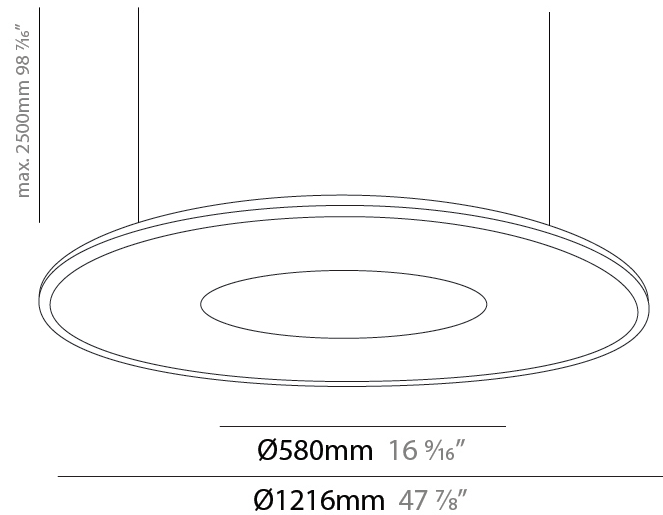

HARMONY RING SUSPENSION

A51066-

base number   Color   Finish   Diffuser
Temperature   Options   Options

1. To build a product code in our configurator select the specify button on the base model # product page
2. To build a manual product code on this datasheet choose from the options listed below in blue font and add the suffix to the base model #

GENERAL

Series: Harmony Ring
Partner: Ivela
Division: Architectural
Installation: Suspension
Product Type: Panels
Mounting Location: Ceiling
Light Distribution: Direct

PHYSICAL

Shape: Round
Diameter (mm): 1216
Diameter (in): 47 ⁷/₈
Height (mm): 19
Height (in): 3/4
Max. Overall Height (mm): 2500
Max. Overall Height (in): 98 ⁷/₁₆
Diffuser: [PMMA - Opal / Prismatic](#)
Fixture Finish: [WHI / BLK / GLD](#)
Fixture Material: Aluminum

ELECTRICAL

Lamp Type: LED
Input Wattage (W): 78
Dimming: Tri-Mode (Non-Dimming and Phase Dimming (120Vac only) and 0-10V Dimming)
Driver Included: No
Driver Location: Remote
Driver Type: Constant Voltage - Universal
Driver Class: Class 2
Housing: ENCP 5 (ERP) ENCP 8 (SC Power)
Input Voltage (V): 120 - 277
Output Voltage (V): 24

LED

Color Temperature (°K): [2700 / 3000 / 3500 / 4000](#)
Max. Delivered Lumen (lm): [5472 / 5700 / 5869 / 6042](#)
Nominal Lumen (lm): [9120 / 9500 / 9783 / 10070](#)
CRI: >93 CRI
Lamp Life (hrs): 50000

OPTICAL

RATINGS AND CERTIFICATIONS

Certified By: Certified for North American Standards
IP rating: IP20