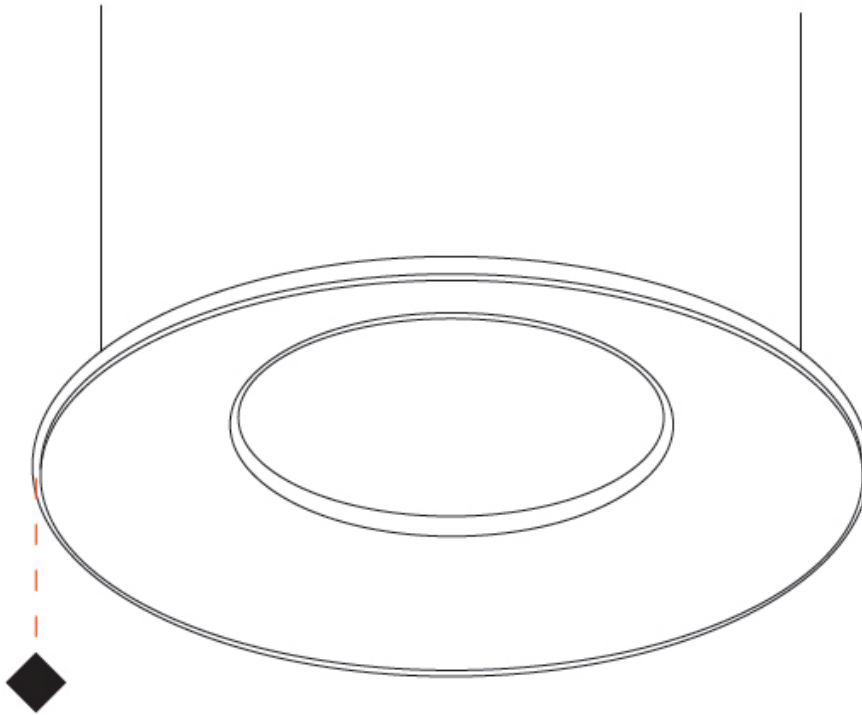

HARMONY RING SUSPENSION

A51067-

PROJECT	_____
TYPE	_____
SPECIFIER	_____
QUANTITY	_____
DATE	_____