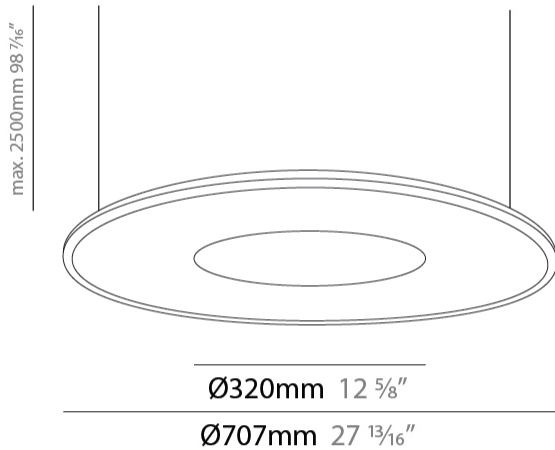

HARMONY RING SUSPENSION

A51064-

base number   Color   Finish   Diffuser
Temperature   Options   Options

1. To build a product code in our configurator select the specify button on the base model # product page
2. To build a manual product code on this datasheet choose from the options listed below in blue font and add the suffix to the base model #

GENERAL

Series: Harmony Ring
Partner: Ivela
Division: Architectural
Installation: Suspension
Product Type: Panels
Mounting Location: Ceiling
Light Distribution: Direct

PHYSICAL

Shape: Round
Diameter (mm): 707
Diameter (in): 27 ¹³/₁₆
Height (mm): 15
Height (in): 9/16
Max. Overall Height (mm): 2500
Max. Overall Height (in): 98 ⁷/₁₆
Diffuser: [PMMA - Opal / Prismatic](#)
Fixture Finish: [WHI / BLK / GLD](#)
Fixture Material: Aluminum

ELECTRICAL

Lamp Type: LED
Input Wattage (W): 44
Dimming: Tri-Mode (Non-Dimming and Phase Dimming (120Vac only) and 0-10V Dimming)
Driver Included: No
Driver Location: Remote
Driver Type: Constant Voltage - Universal
Driver Class: Class 2
Housing: ENCP 5 (ERP) ENCP 13 (SC Power)
Input Voltage (V): 120 - 277
Output Voltage (V): 24

LED

Color Temperature (°K): [2700 / 3000 / 3500 / 4000](#)
Max. Delivered Lumen (lm): 3168 / 3300 / 3398 / 3498
Nominal Lumen (lm): 5280 / 5500 / 5663 / 5830
CRI: >93 CRI
Lamp Life (hrs): 50000

OPTICAL

RATINGS AND CERTIFICATIONS

Certified By: Certified for North American Standards
IP rating: IP20