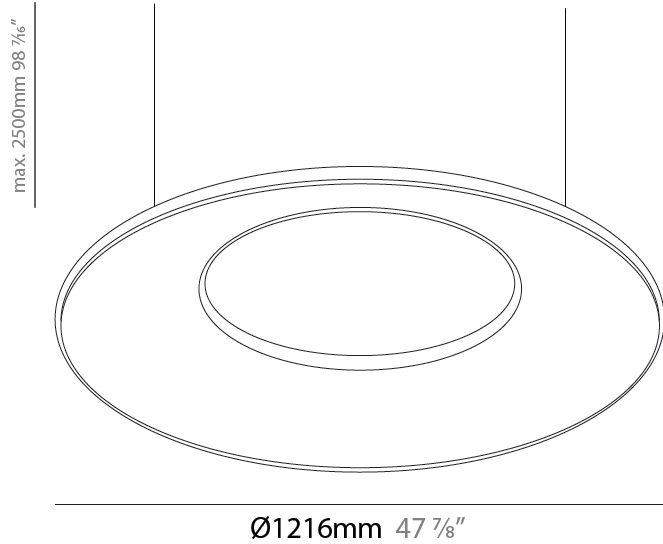

HARMONY RING SUSPENSION

A51069-

base number   Color   Finish   Diffuser
Temperature   Options   Options

1. To build a product code in our configurator select the specify button on the base model # product page
2. To build a manual product code on this datasheet choose from the options listed below in blue font and add the suffix to the base model #

GENERAL

Series: Harmony Ring
Partner: Ivela
Division: Architectural
Installation: Suspension
Product Type: Panels
Mounting Location: Ceiling
Light Distribution: Direct

PHYSICAL

Shape: Round
Diameter (mm): 1216
Diameter (in): 47 7/8
Height (mm): 19
Height (in): 3/4
Max. Overall Height (mm): 2500
Max. Overall Height (in): 98 7/16
Diffuser: [PMMA - Opal / Prismatic](#)
Fixture Finish: [WHI / BLK / GLD](#)
Fixture Material: Aluminum

ELECTRICAL

Lamp Type: LED
Input Wattage (W): 78
Dimming: Tri-Mode (Non-Dimming and Phase Dimming (120Vac only) and 0-10V Dimming)
Driver Included: No
Driver Location: Remote
Driver Type: Constant Voltage - Universal
Driver Class: Class 2
Housing: ENCP 5 (ERP) ENCP 8 (SC Power)
Input Voltage (V): 120 - 277
Output Voltage (V): 24

LED

Color Temperature (°K): [2700 / 3000 / 3500 / 4000](#)
Max. Delivered Lumen (lm): [5472 / 5700 / 5869 / 6042](#)
Nominal Lumen (lm): [9120 / 9500 / 9783 / 10070](#)
CRI: >93 CRI
Lamp Life (hrs): 50000

OPTICAL

RATINGS AND CERTIFICATIONS

Certified By: Certified for North American Standards
IP rating: IP20