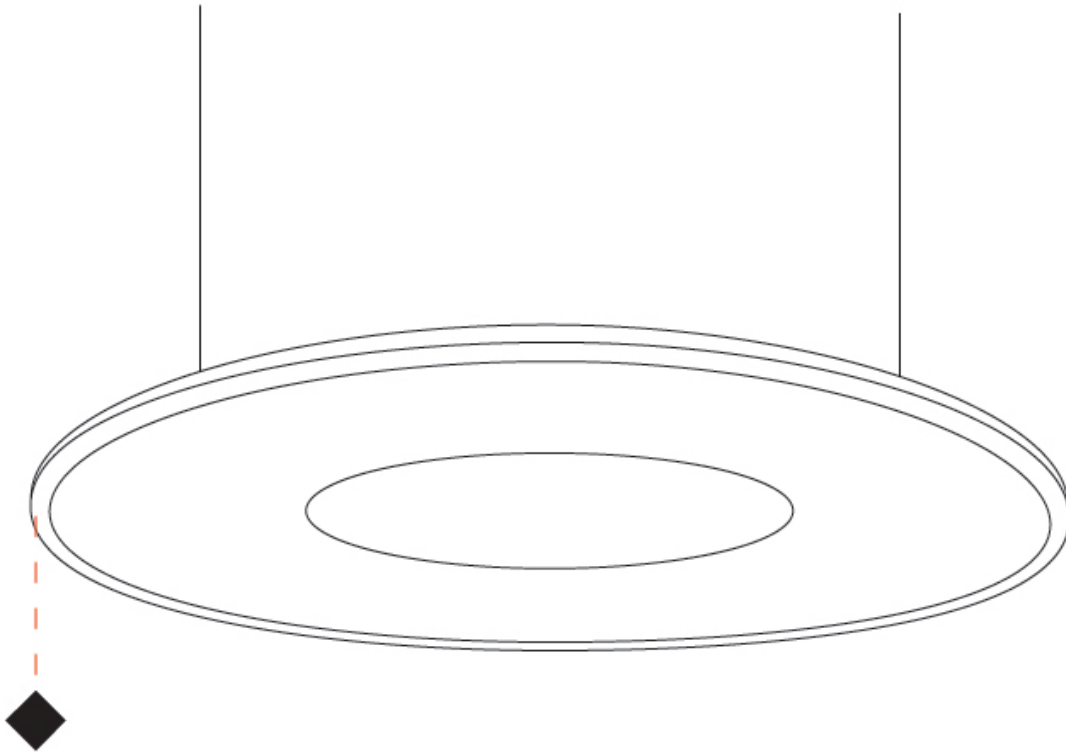

HARMONY RING SUSPENSION

A51066-

PROJECT	_____
TYPE	_____
SPECIFIER	_____
QUANTITY	_____
DATE	_____